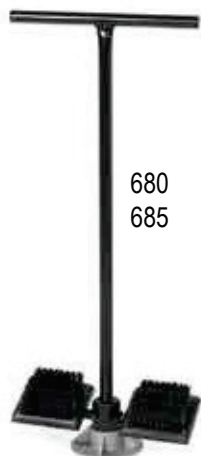

PRO SHOP & CLUB HOUSE

Benches

All benches made with 2" x 6" slats. Slats and legs made from ultra plast recycled plastic.

6ft Standard Bench

Part No.

- EE1214 - Green
- EE1213 - Redwood
- EE1210 - Grey
- EE1218 - Tan

5ft Deco Bench

Part No. 5ft

- EE1174 - Green
- EE1179 - Redwood
- EE1170 - Grey
- EE1178 - Tan

6ft Deco Bench

Part No. 6ft.

- EE1194 - Green
- EE1193 - Redwood
- EE1190 - Grey
- EE1198 - Tan

Green

Redwood

Grey

Tan

Double Brush Spike Cleaner Stands

Bayco Spike brush stands are constructed of 1" steel tubing with flange base. The flange base can be secured to a hard surface such as wood with the lag bolt. Alternately, the four 6" stainless steel spikes can be inserted into the flange base for firm positioning on grass or ground surfaces. Bayco also has a brush stand that a recycled plastic base can be added to keep area neat and clean.

3 Styles to choose from

680
685

686
687

E686

Part No.

- 680** Brush Stand (with lag bolts)
- 685** Brush Stand (with spikes)
- 686** Brush Stand with Side Brushes (with spikes)
- 687** Brush Stand with Side Brushes (with lag bolts)