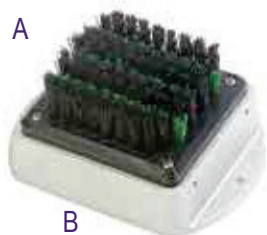

Grey

Tan

Double Brush Spike Cleaner Stands

Bayco Spike brush stands are constructed of 1" steel tubing with flange base. The flange base can be secured to a hard surface such as wood with the lag bolt. Alternately, the four 6" stainless steel spikes can be inserted into the flange base for firm positioning on grass or ground surfaces. Bayco also has a brush stand that a recycled plastic base can be added to keep area neat and clean.

3 Styles to choose from

680
685

686
687

E686

Part No.

- 680** Brush Stand (with lag bolts)
- 685** Brush Stand (with spikes)
- 686** Brush Stand with Side Brushes (with spikes)
- 687** Brush Stand with Side Brushes (with lag bolts)

Part No.

- E686** Brush Stand with Side Brushes & Recycled Plastic Base
- G 610** Replacement Brush (with hardware)
- H 606-2** Replacement Side Brush (sold by each)

Spike Brush Cleaners/Replacement Brushes